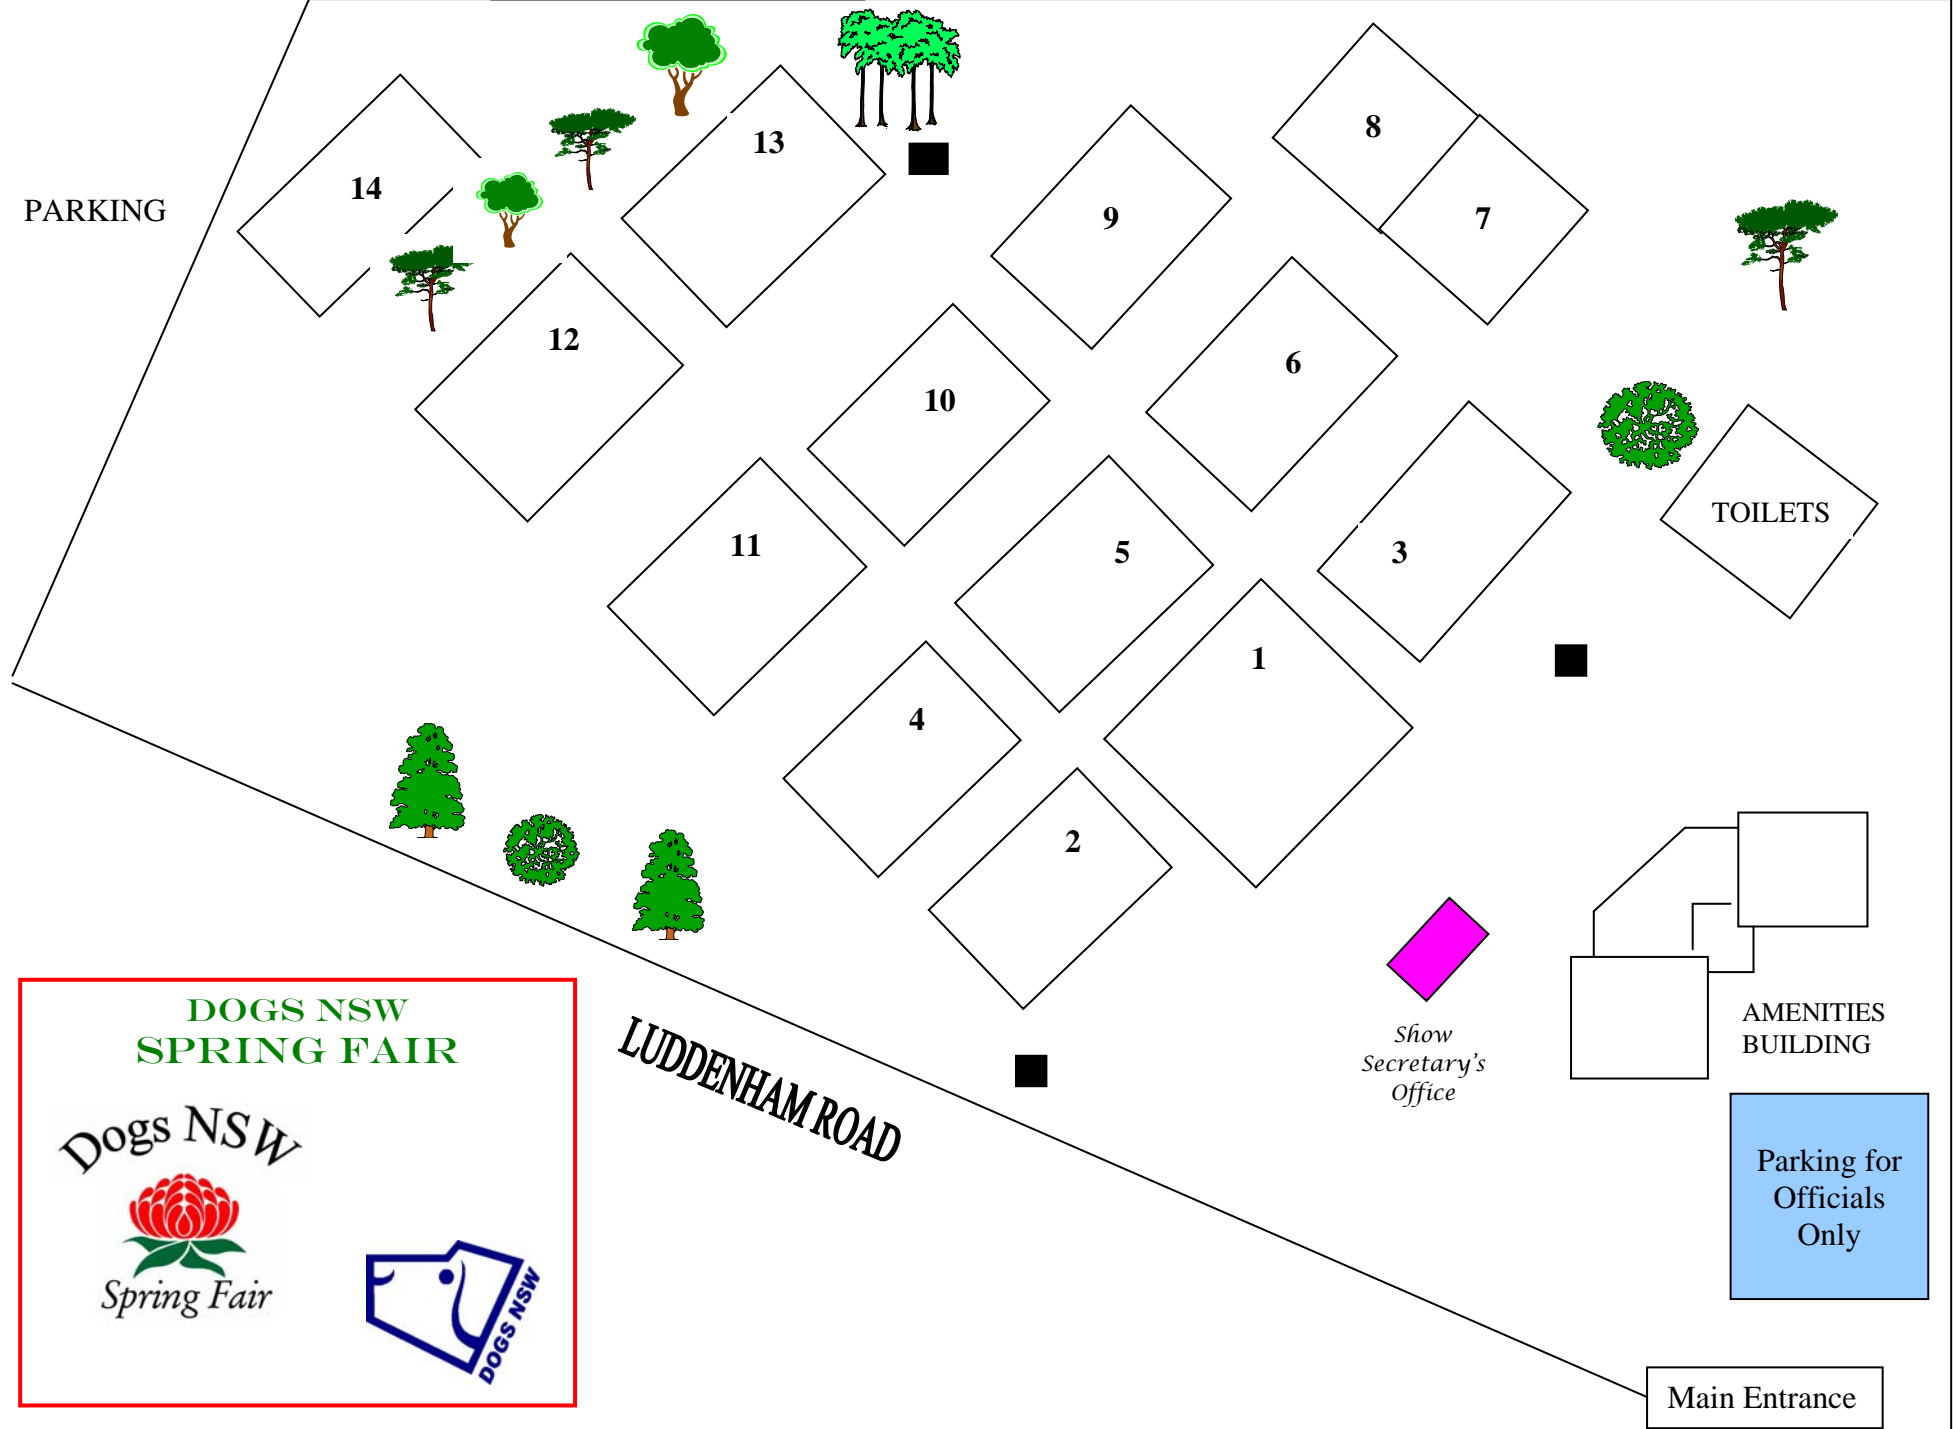

HAWKESBURY BUILDING

PARKING

PARKING

PARKING

PARKING

PARKING

**DOGS NSW
SPRING FAIR**

Dogs NSW
Spring Fair

Main Entrance

LUDDENHAM ROAD

Parking for Officials Only

AMENITIES BUILDING

Show Secretary's Office

TOILETS

14

12

13

11

4

2

5

10

9

8